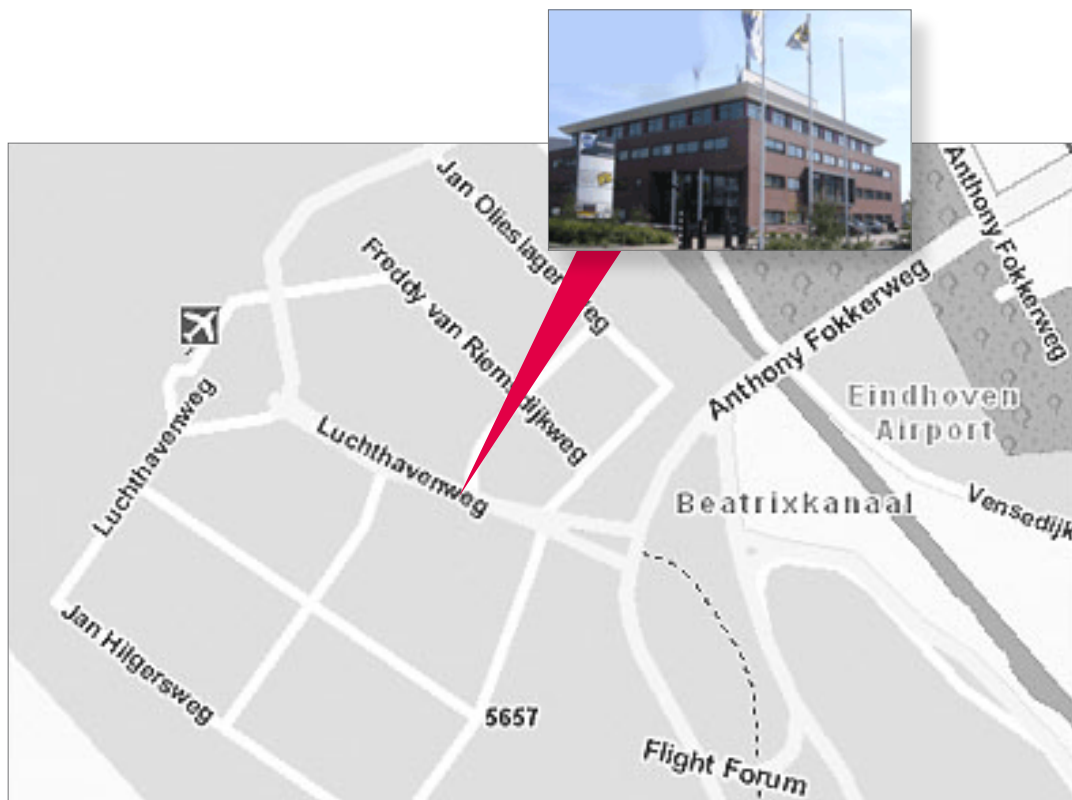

Directions location Eindhoven:

From Amsterdam-Utrecht A2

Follow the signs to Eindhoven-Maastricht, then take exit no. 29, Eindhoven Airport.

From Maastricht A2

Follow the signs to Eindhoven-Utrecht-Amsterdam, take exit no. 29, Eindhoven Airport.

From Breda A58

Follow Eindhoven-Maastricht-Venlo (A2), then take exit no. 29, Eindhoven Airport.

From Venlo A67

Follow the signs to Eindhoven-Utrecht-Amsterdam (A2), then take exit no. 29, Eindhoven Airport.

From Antwerp A67

Follow Eindhoven-Breda (A2), then take exit no. 29, Eindhoven Airport.

From Exit 29

From direction Maastricht at the exit go left (Anthony Fokkerweg). From direction Amsterdam-Utrecht at the exit go right (Anthony Fokkerweg).

After about 500 meters turn right into Luchthavenweg. After about 500 meters you will see the airport right in front of you.

At the round about in front of the departure building, take the first exit on the right. The office building of Softlution - Luchthavenweg 55C - is on your right after 100 m.